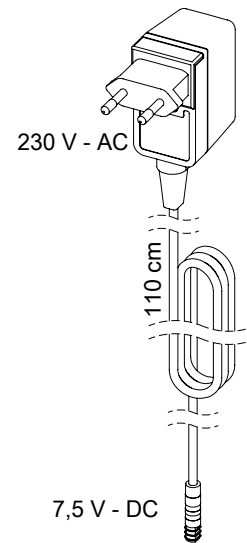

**PRODUCT TECHNICAL SHEET**

Collection :

**GLOVE**

Ref. :

**5081.11.33**

Robinet de lave-mains Infrarouge sur secteur, froid

Infrarood fonteinkraan op netspanning, koud

Infrared washbasin tap mains-powered, cold

**Picture**

**Product details**

- Flow at 3 bar : Restricted 5 l/min
- Internal mechanism : Mechanism servo-motor, classic cartridge with ceramic discs for optimum reliability
- Power consumption : 4 W, Standby 0,1W  
Input 110-230 V-AC @ 50-60 Hz  
Output 7,5 V-DC
- Unit : Adjustable infrared detector with remote control (not included, ref. 8055.00.91)  
Factory pre-set
- Security : Low voltage.  
Automatic closing in case of power failure

**Technical drawing**

RA0.V01