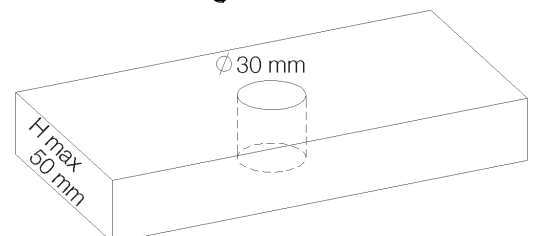

Technical drawing