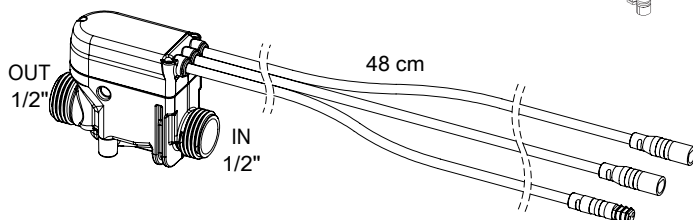

Technical drawing