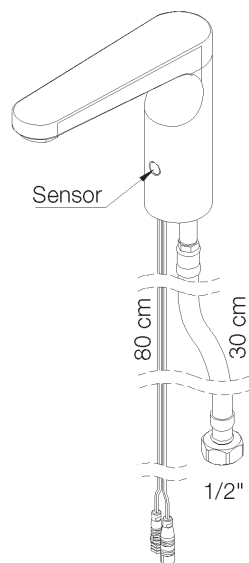

**PRODUCT TECHNICAL SHEET**

Collection :

**GLOVE**

Ref. :

**5081.11.33**

Robinet de lave-mains Infrarouge sur secteur, froid

Infrarood fonteinkraan op netspanning, koud

Infrared washbasin tap mains-powered, cold

**Picture**

**Product details**

- Flow at 3 bar : Restricted 5 l/min
- Internal mechanism : Mechanism servo-motor, classic cartridge with ceramic discs for optimum reliability
- Power consumption : 4 W, Standby 0,1W  
Input 110-230 V-AC @ 50-60 Hz  
Output 7,5 V-DC
- Unit : Adjustable infrared detector with remote control (not included, ref. 8055.00.91)  
Factory pre-set
- Security : Low voltage.  
Automatic closing in case of power failure

**Technical drawing**

RA0.V01