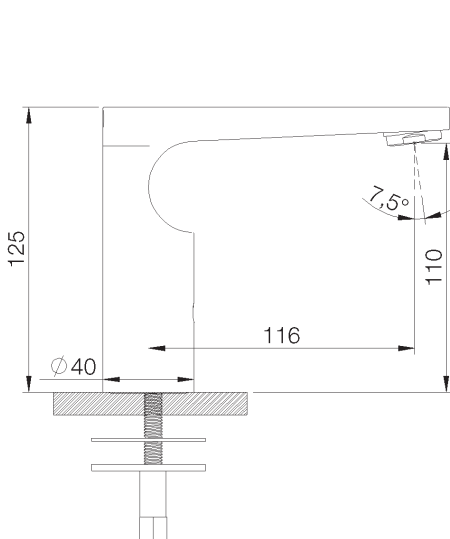

**PRODUCT TECHNICAL SHEET**

Collection :

**GLOVE**

Ref. :

**5081.11.33**

Robinet de lave-mains Infrarouge sur secteur, froid

Infrarood fonteinkraan op netspanning, koud

Infrared washbasin tap mains-powered, cold

**Picture**

**Product details**

- Flow at 3 bar : Restricted 5 l/min
- Internal mechanism : Mechanism servo-motor, classic cartridge with ceramic discs for optimum reliability
- Power consumption : 4 W, Standby 0,1W  
Input 110-230 V-AC @ 50-60 Hz  
Output 7,5 V-DC
- Unit : Adjustable infrared detector with remote control (not included, ref. 8055.00.91)  
Factory pre-set
- Security : Low voltage.  
Automatic closing in case of power failure

**Technical drawing**

RA0.V01